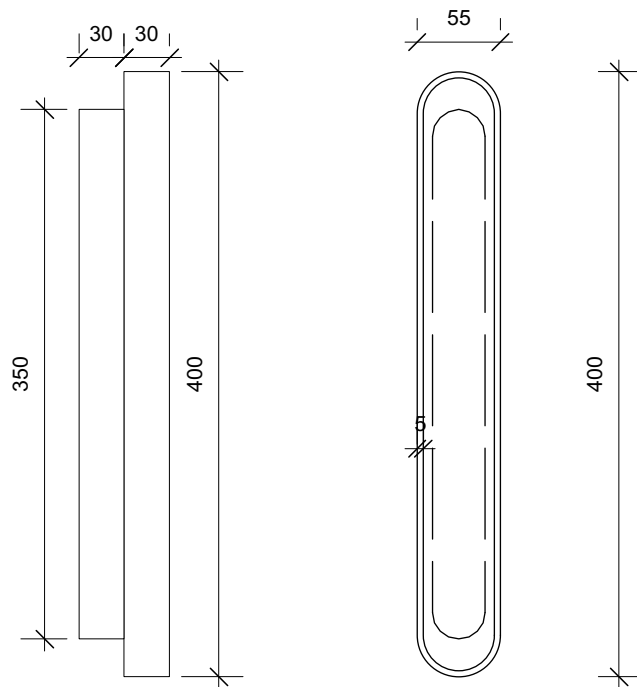

SQUARE IN CIRCLE
S T U D I O

CAPSULE – WALL LIGHT

REF WL 041

Perfect rounded rectangular shape wall light. Metal wall light is neatly fixed with the same shape backplate to the wall. Shown in dark brushed bronze finish with opaque glass diffuser.

MATERIAL:

Electroplated Iron/ hand brushed finish

LIGHT SOURCE: Integrated LED light strip

FINISH:

Dark brushed bronze/ opaque glass

WATTAGE: 5W

COLOUR : 3000K

DIMENSION :

Height	400mm	15.7"
Width	55mm	2.1"
Depth	60mm	2.3"

NET WEIGHT: 0.6kg 1.3lb

SQUARE IN CIRCLE STUDIO LTD, T: +44 (0) 203 663 9244

info@squareincircle.com, www.squareincircle.com

© All lighting designs in this document are owned by Square in Circle Studio Ltd and are strictly copyright.
Any attempt to reproduce these designs could result in legal action.