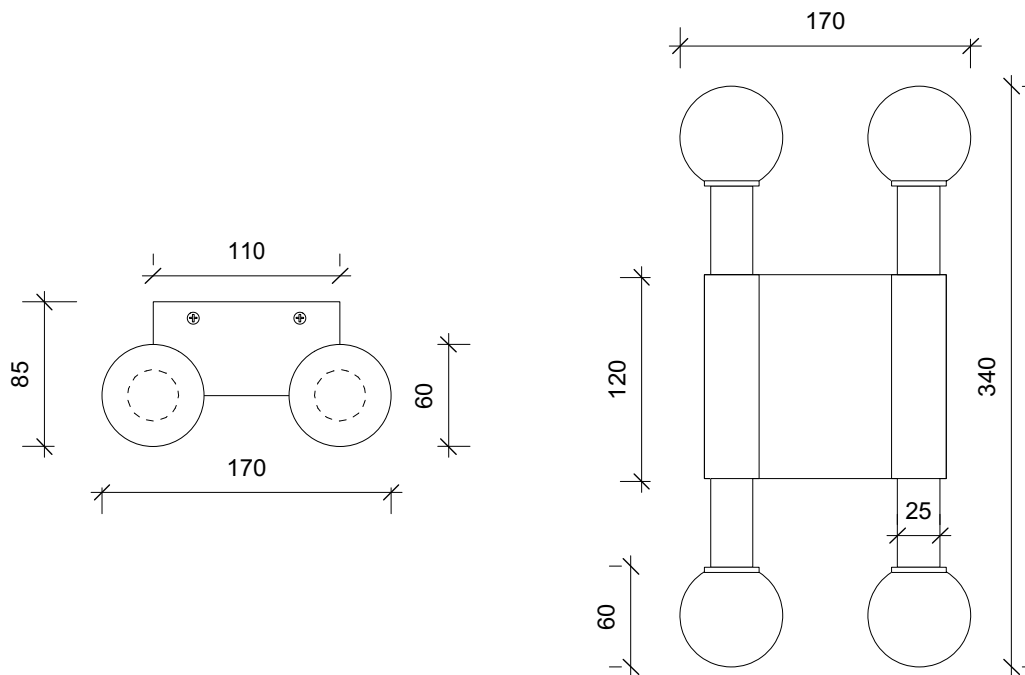

SQUARE IN CIRCLE  
S T U D I O

## POLE AND CIRCLE II – WALL LIGHT

REF WL 035

A minimal two-tone bronze wall light with opaque glass globes projecting from beneath and above. An antique bronze metal band wraps around the light bronze poles which support the lights. The fixture then fixes close to the wall.

MATERIAL:	Electroplated Iron/ hand brushed finish	RECOMMENDED LAMP:	4 x G9 LED pin
FINISH:	Dark bronze/brushed brass/ white frosted glass (Other finishes available)	WATTAGE:	3W
DIMENSION :		VOLTAGE:	230V
Height	340mm	COLOUR :	3000K
Width	170mm	NET WEIGHT:	1 kg 2.2lb
Projection	85mm		
Globe dia	60mm		