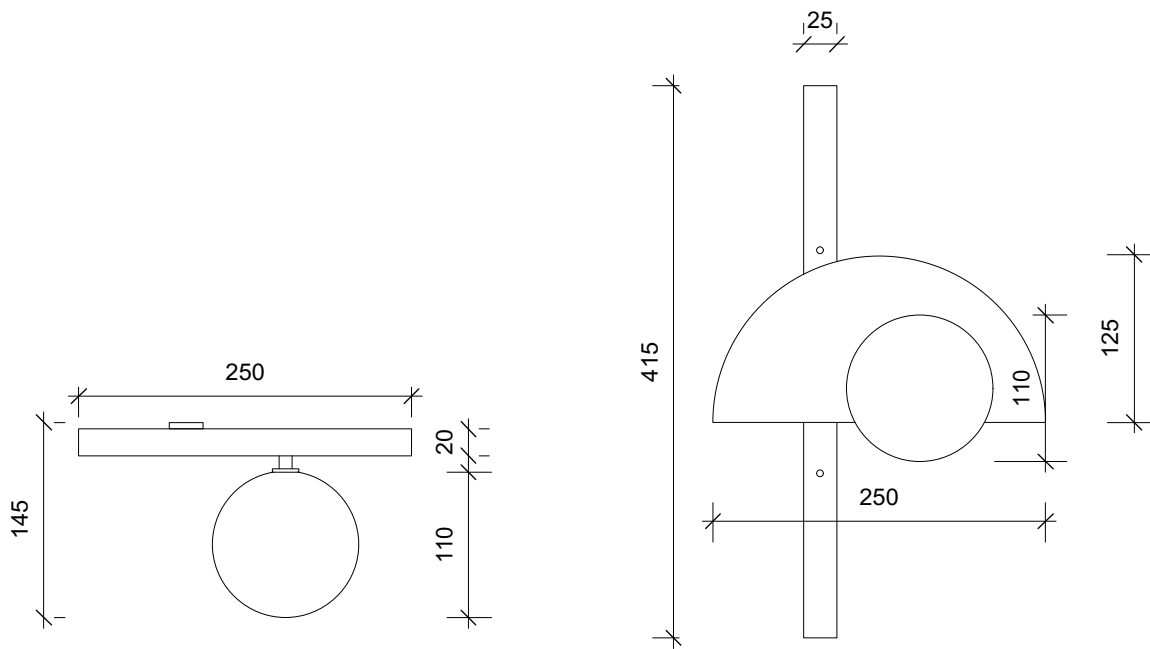

SQUARE IN CIRCLE
S T U D I O

EXHIBITION – WALL LIGHT

REF WL 008

The inspiration for this concept came from observing Joost Schmidt's Bauhaus Exhibition in Weimar poster, 1923. Schmidt's poster is bold and industrial in its stark graphic composition. These elements were lifted from the page and transferred into the light design. A semi-circle is attached to the top of the long rectangular wall bracket with a globe fixed to the front face. Crafted from two tone metals; shown in dark bronze, brushed brass and opaque glass globe.

MATERIAL:
Electroplated Iron/ hand brushed finish

FINISH:
Brushed brass/ dark bronze/ white opaque glass
(Other finishes available)

DIMENSION :

Height	415mm	16.3"
Width	250mm	9.8"
Projection	145mm	5.7"
Globe dia	110mm	4.3"

RECOMMENDED LAMP: 1 x G9 LED pin

WATTAGE: 3W

VOLTAGE: 230V

COLOUR : 3000K

NET WEIGHT: 1.4kg 3lb

SQUARE IN CIRCLE STUDIO LTD, T: +44 (0) 203 663 9244

info@squareincircle.com, www.squareincircle.com

© All lighting designs in this document are owned by Square in Circle Studio Ltd and are strictly copyright.
Any attempt to reproduce these designs could result in legal action.