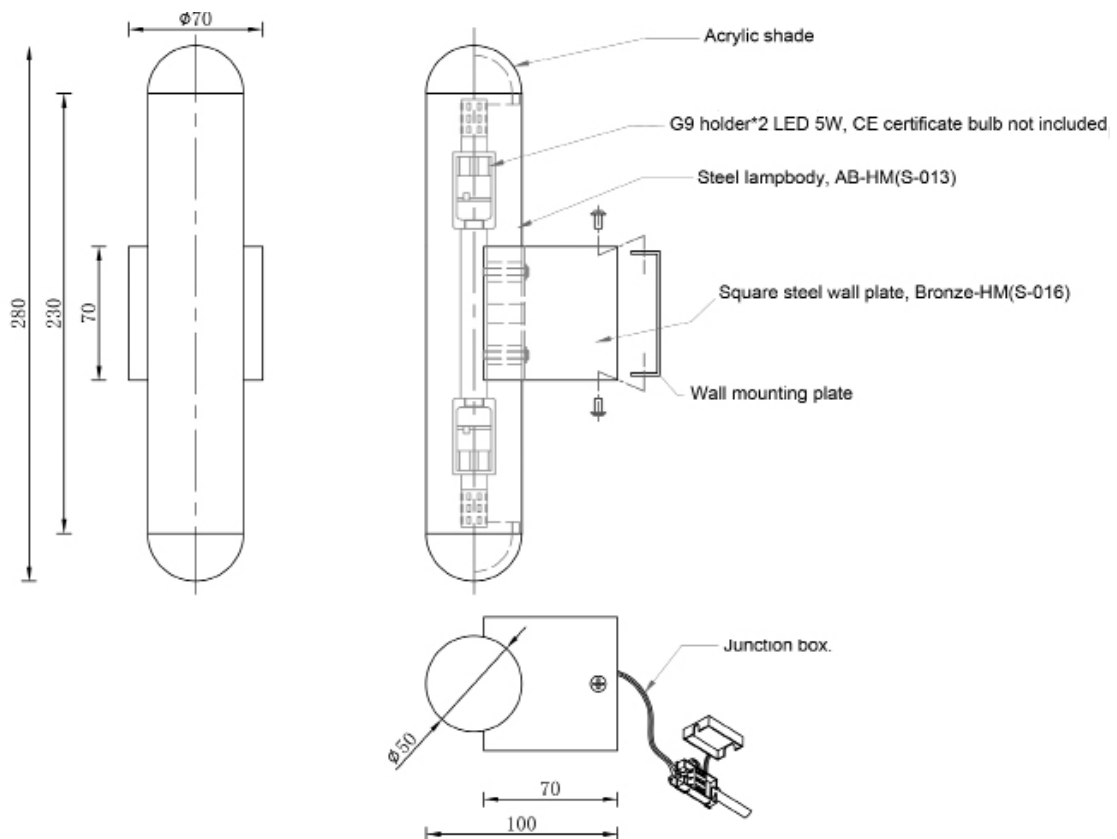

## VECTOR – WALL LIGHT

REF WL 002

Minimalistic brushed brass wall light with a light source positioned on both ends. The light is connected to the brass back plate, which gives the impression of a floating object. Light is suitable for bathroom use.

### DIMENSION :

Height	280mm
Width	70mm
Projection	100mm
Shade Dia	50mm