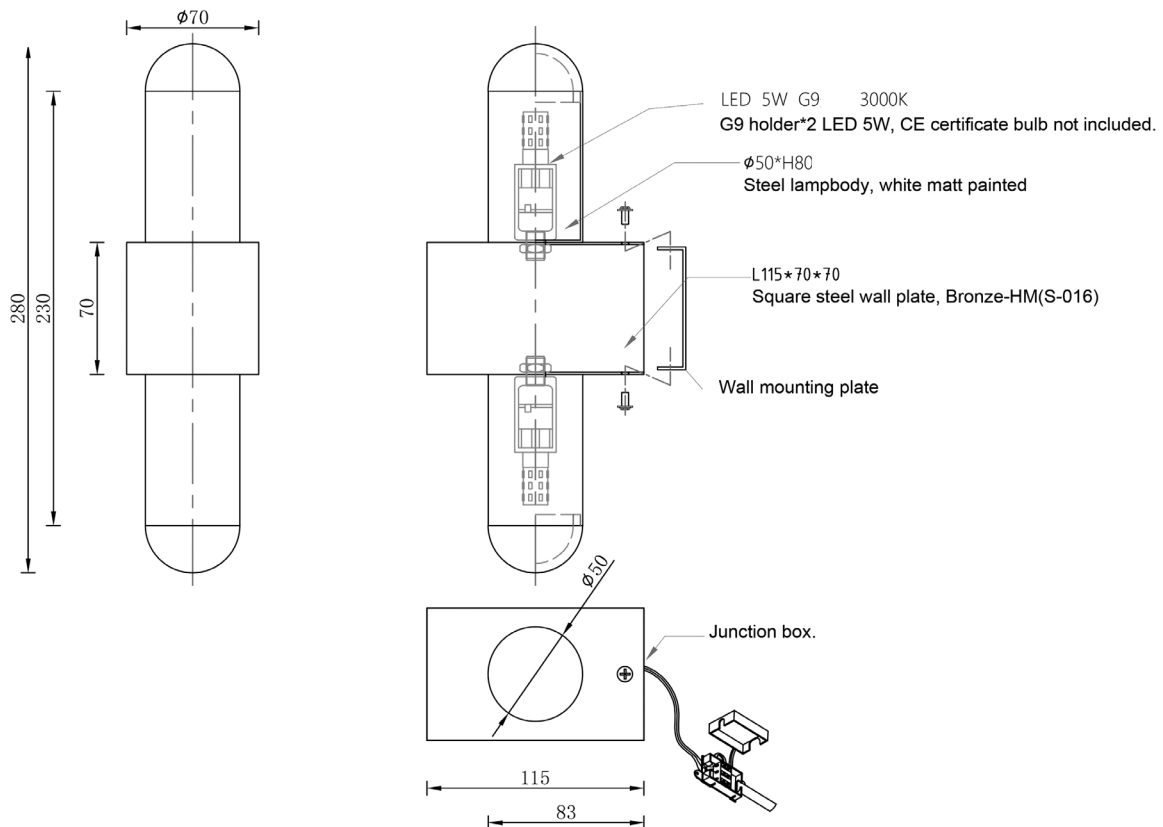

SQUARE IN CIRCLE
S T U D I O

BLOCK – WALL LIGHT

REF WL 001

A clean and simple wall light inspired by the Bauhaus approach, which focuses on geometric forms. The Bauhaus school studied the art world, where Cubist artists, such as Picasso, Braque and Gris, were breaking down objects into their basic geometric forms – cones, cubes & spheres. Square in Circle Studio was inspired by this approach and developed a tubular wall light that is separated in the centre with a metal cube block. Light is suitable for bathroom use.

MATERIAL:

Electroplated Iron/ hand brushed finish

FINISH:

White powder coated metal/ white diffuser/ Dark bronze
(Other finishes available)

DIMENSION :

Height	280mm
Width	70mm
Projection	115mm
Shade Dia	50mm

LIGHT SOURCE:

WATTAGE:

G9 LED

5W

VOLTAGE:

COLOUR :

220V,

3000K (warm white)