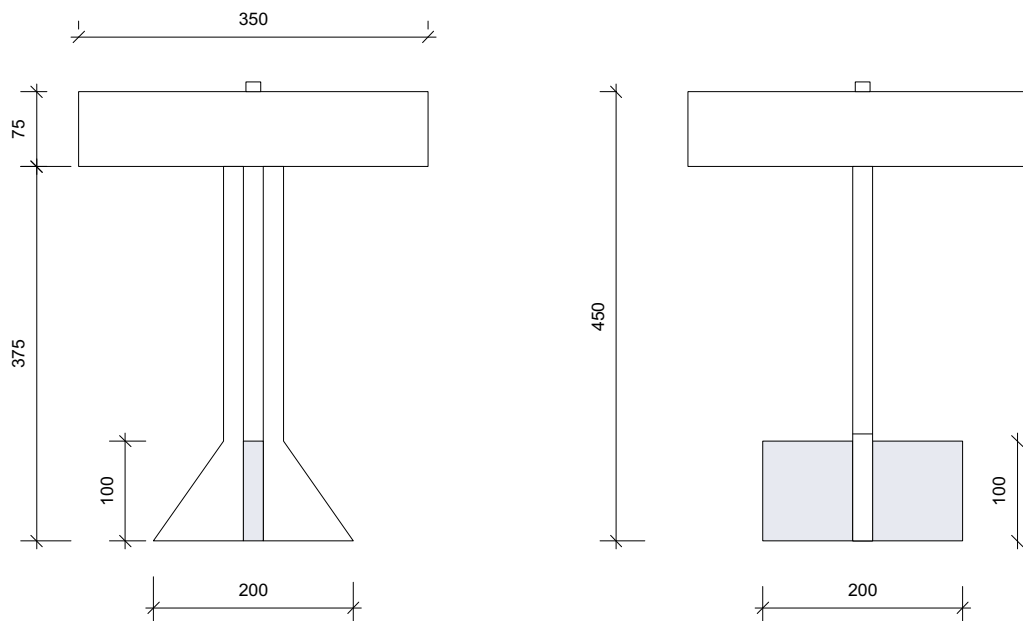

SQUARE IN CIRCLE
S T U D I O

TOWER – TABLE LAMP

REF TL 034

A profile of this light's base section was developed after spending time playing with Bauspiel blocks used by the Bauhaus school. Two triangular metal shapes meet at a rectangular marble block in the centre. Linear rectangular arms sit at the top of triangles, joining the base and the shade together. A thin metal shade sits gracefully at top of the arms with an opaque diffuser underneath.

MATERIAL:

Electroplated Iron/ hand brushed finish

LIGHT SOURCE: Integrated LED light strip

FINISH:

Brushed brass/ honed white marble/ brushed grey
metal shade/ opal white
(Other finishes available)

WATTAGE: 12W

COLOUR : 3000K

NET WEIGHT: 3.1kg 6.8lb

DIMENSION :

Height	450mm	17.7"
Shade dia	350mm	13.8"
Shade height	75mm	3"
Base size	200mm x 200mm	8"x8"

SQUARE IN CIRCLE STUDIO LTD, T: +44 (0) 203 663 9244

info@squareincircle.com, www.squareincircle.com