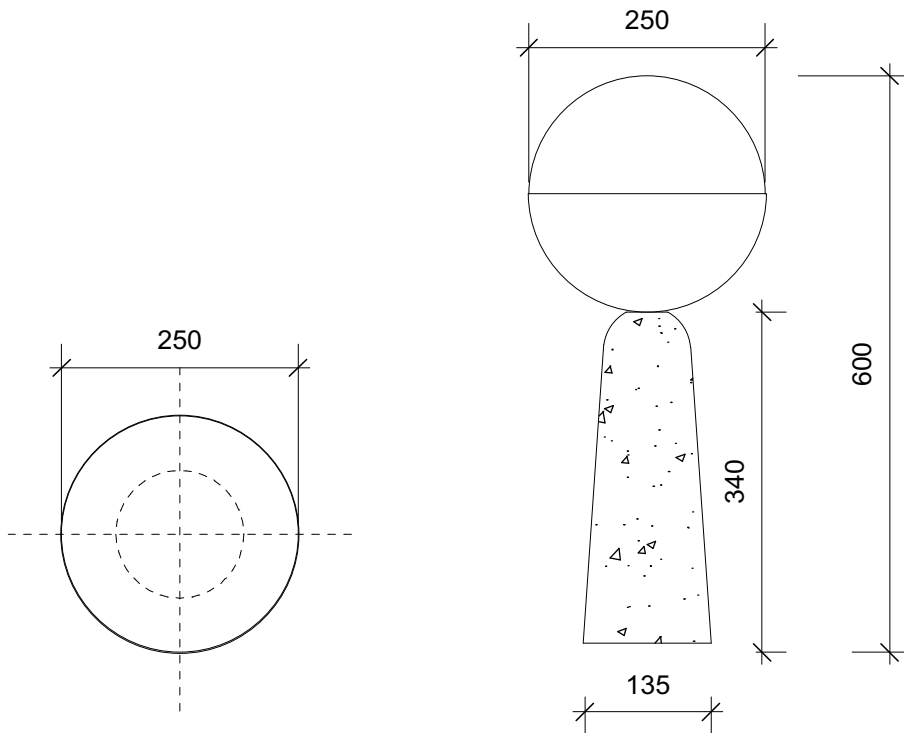

SQUARE IN CIRCLE
S T U D I O

GLOBE – TABLE LAMP

REF TL 024

Our minimal table lamp has been crafted to ensure its dominating, unabashed globe becomes the centerpiece of any room. At once bold and unassuming, the tapered and rounded black marble base was crafted with brushed brass and an opaque glass shade.

MATERIAL:

Electroplated Iron/ hand brushed finish

RECOMMENDED LAMP: 1 x E27 LED

FINISH:

Brushed brass/ black marble/ white frosted glass
(Other finishes available)

COLOUR : 3000K (warm white)

WATTAGE: 5W

DIMENSION :

Height	600mm	23.6"
Globe dia	250mm	9.8"
Base dia	135mm	5.3"

VOLTAGE: 230V

NET WEIGHT: 11.5kg 25.3lb

SQUARE IN CIRCLE STUDIO LTD, T: +44 (0) 203 663 9244

info@squareincircle.com, www.squareincircle.com

© All lighting designs in this document are owned by Square in Circle Studio Ltd and are strictly copyright.
Any attempt to reproduce these designs could result in legal action.