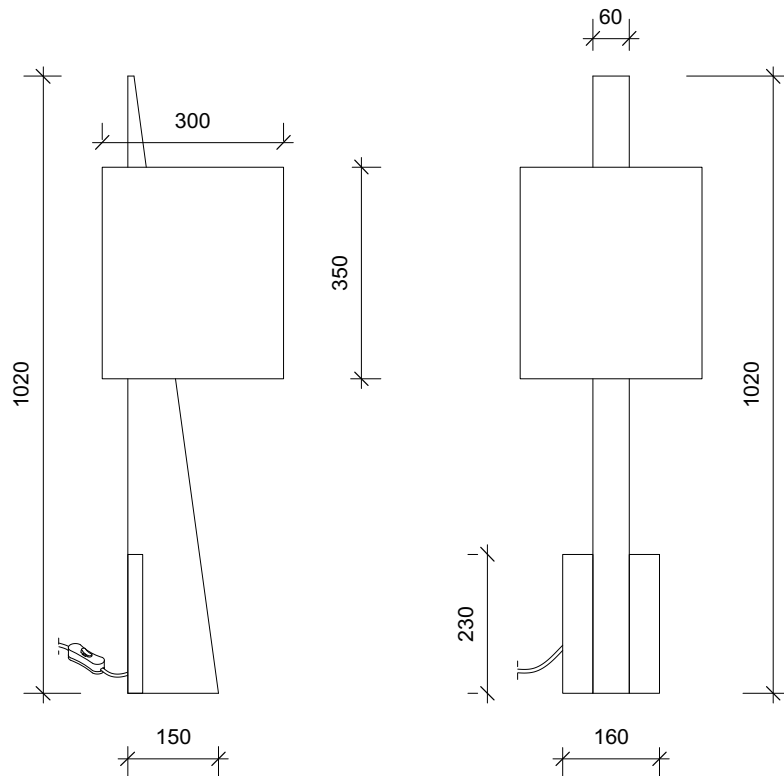

SQUARE IN CIRCLE
S T U D I O

CUT TRIANGLE I – TABLE LAMP

REF TL 020

Inspired by the El Lissitzky poster Beat the Whites with Red Wedge, this oversized triangular wedge table lamp projects through the cotton drum shade. A rectangular marble panel at the base adds extra support. Crafted from brushed grey metal and white marble with a cotton shade.

MATERIAL:
Electroplated Iron/ hand brushed finish

FINISH:
Brushed grey metal/ white cotton/ honed white marble
(Other finishes available)

DIMENSION :

Height	1020mm	40"
Base	150mm x 160mm	6" x 6.2"
Shade dia	300mm	12"
Shade height	350mm	13.7"

RECOMMENDED LAMP: 1 x LED E27

MAX WATTAGE: 100W

VOLTAGE: 230V

NET WEIGHT: 6.4kg 14lb

SQUARE IN CIRCLE STUDIO LTD, T: +44 (0) 203 663 9244

info@squareincircle.com, www.squareincircle.com

© All lighting designs in this document are owned by Square in Circle Studio Ltd and are strictly copyright.
Any attempt to reproduce these designs could result in legal action.