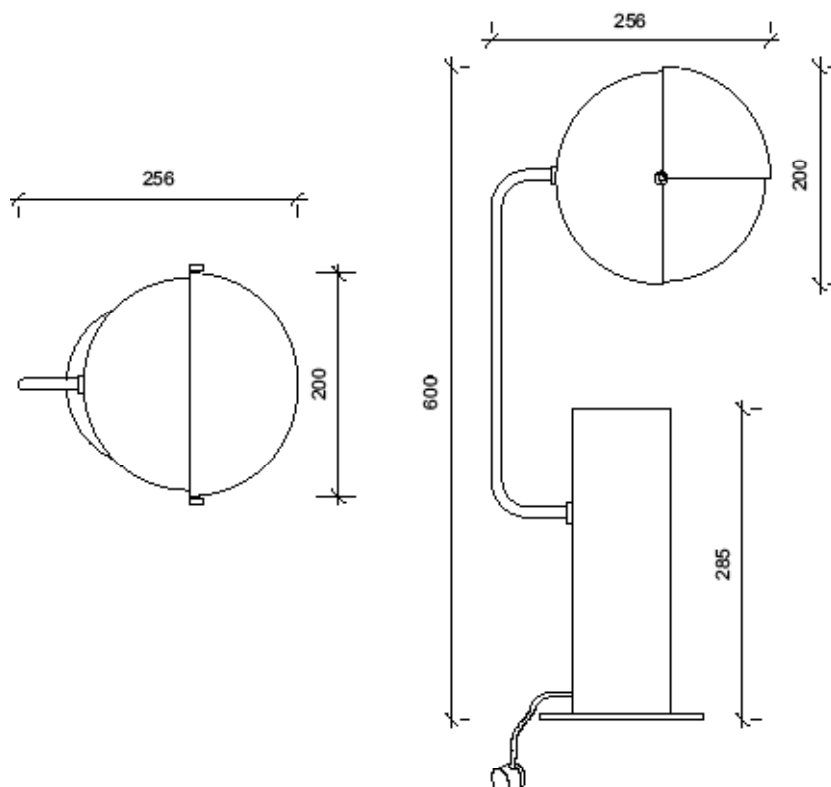

SQUARE IN CIRCLE
S T U D I O

ANOTHER – TABLE LAMP

REF TL 013

A marble base table lamp with a rounded projecting arm to one side, topped with an unusual metal shade. The shade has a mobile top, allowing light to transfer according to multiple combinations, e.g. directed to one side or downwards. Crafted from brushed brass and marble with a frosted glass diffuser.

MATERIAL:
Electroplated Iron/ hand brushed finish

FINISH:
Brushed brass/ honed black marble/ white frosted glass
(Other finishes available)

DIMENSION :
Height 600mm 23.6"
Globe dia 200mm 7.8"
Width 256mm 10"
Base dia 150mm 6"

RECOMMENDED LAMP: G9 LED pin

WATTAGE: 5W

VOLTAGE: 220V

COLOUR : 2700 -3000K (warm white)

NET WEIGHT: 5.4kg 12lb

SQUARE IN CIRCLE STUDIO LTD, T: +44 (0) 203 663 9244

info@squareincircle.com, www.squareincircle.com