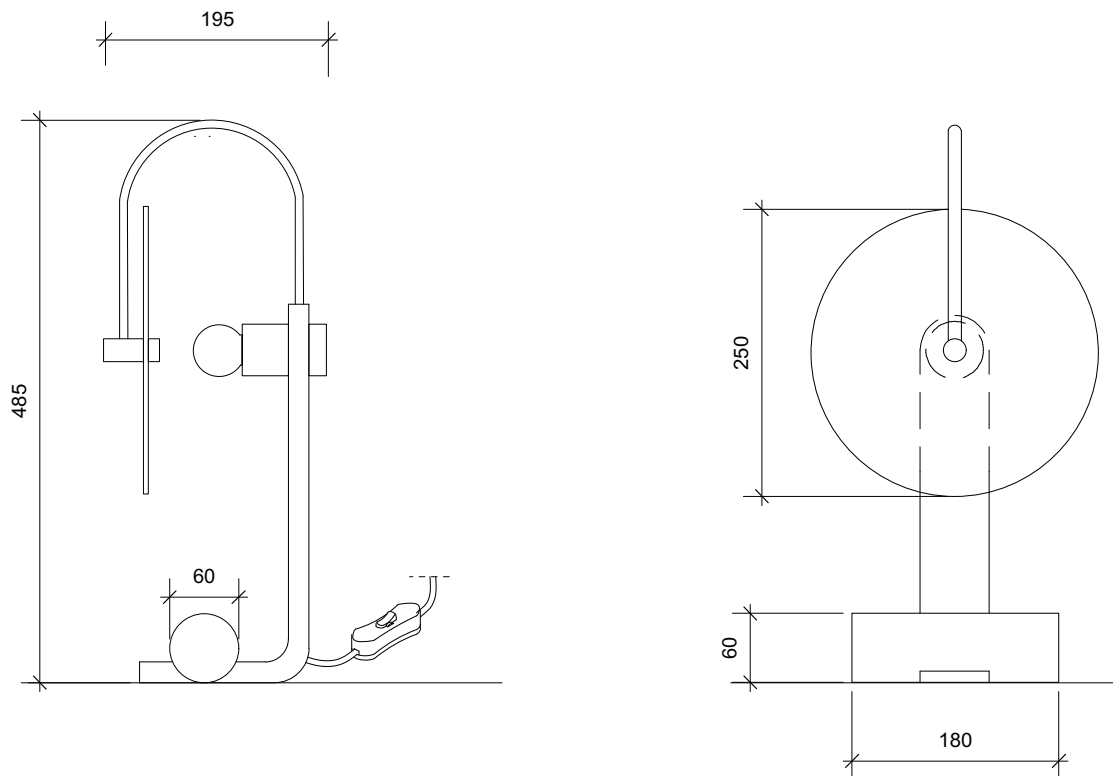

SQUARE IN CIRCLE
S T U D I O

UNIVERSE – TABLE LAMP

REF TL 012

Our glass disc light provides an ambient glow and is held in place by a single, arched arm from one side. The light source projects from the main body through the disc. The cylindrical metal architectural detail at the base provides extra support. Shown in brushed brass with white marble detail and frosted-glass disc diffuser.

MATERIAL:

Electroplated Iron/ hand brushed finish

RECOMMENDED LAMP: 1 x Golf Ball, E27,
LED, 3000K

FINISH:

Brushed brass/ white frosted glass/ white onyx marble
(other finishes available)

MAX WATTAGE:

5W

DIMENSION :

Height	485mm	19.1"
Depth:	195mm	7.7"
Disc diameter	250mm	9.8"
Base cylinder	180mm x 60mm	7" x 2"

VOLTAGE:

230V

NET WEIGHT:

3.4kg

7.5lb

SQUARE IN CIRCLE STUDIO LTD, T: +44 (0) 203 663 9244

info@squareincircle.com, www.squareincircle.com