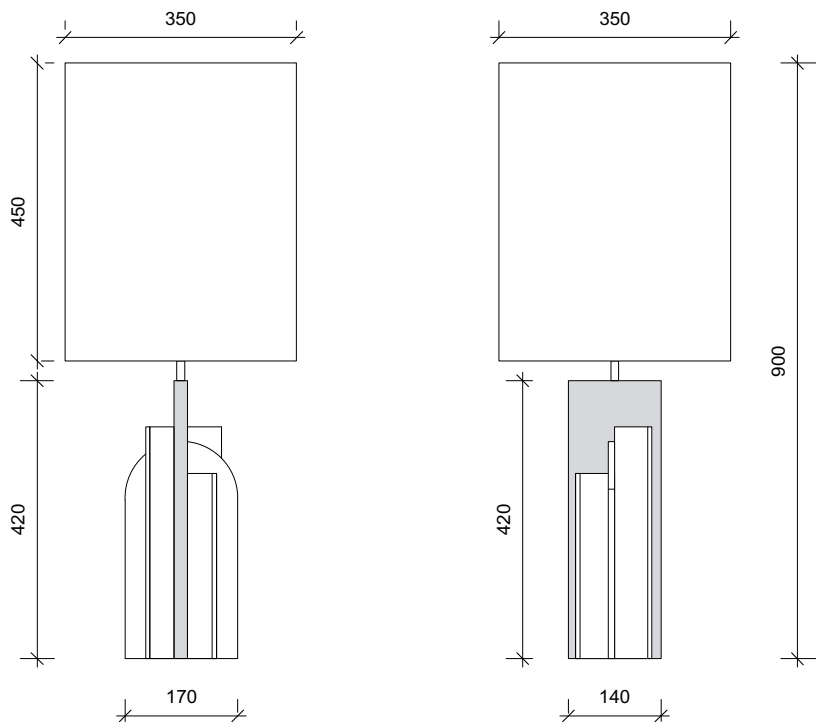

SQUARE IN CIRCLE
S T U D I O

ICON – TABLE LAMP

REF TL 011

A Modernist oversized table lamp. The base is crafted according to striking geometric forms. This lamp is inspired by the minimal ornamentation of Bauhaus design, complete with an elevating white cotton shade. The base is formed from two tone metal, shown in brushed brass and brushed grey metal.

MATERIAL:

Electroplated Iron/ hand brushed finish

RECOMMENDED LAMP:

1 x LED Bulb, 40W

FINISH:

Brushed brass/ brushed grey metal/ white cotton shade
(other finishes available)

VOLTAGE:

230V

NET WEIGHT:

4.4kg

9.7lb

DIMENSION :

Overall Height	900mm	35.5"
Base	170mm x 140mm	6.7" x 5.5"
Shade Height	450mm	17.7"
Shade Dia	350mm	13.7"

SQUARE IN CIRCLE STUDIO LTD, T: +44 (0) 203 663 9244

info@squareincircle.com, www.squareincircle.com