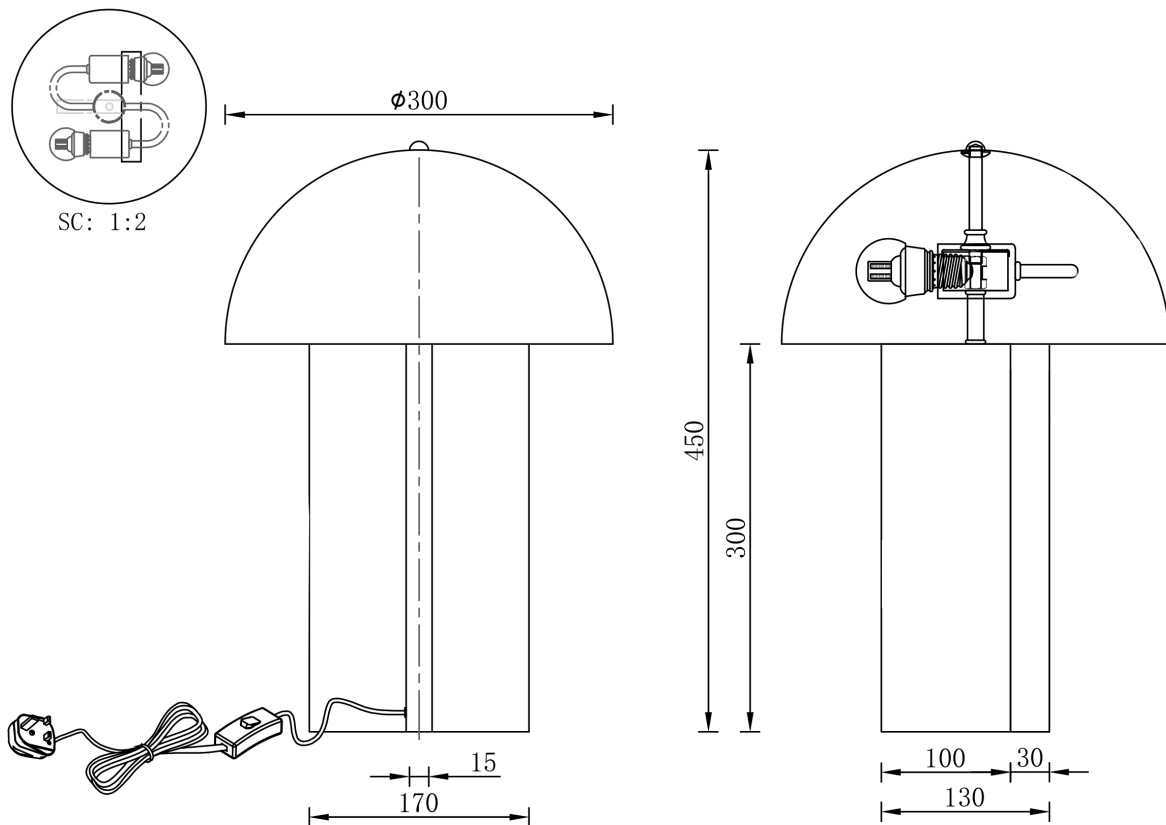

SQUARE IN CIRCLE  
S T U D I O

## DOME – TABLE LAMP

REF TL 010

A minimalist table lamp with a bold silhouette brushed brass dome and a unique block white marble base. The base design features two rectangular details, one facing horizontally and another vertically.

### FINISH:

Brushed brass/ white marble

MAX WATTAGE:

100W

VOLTAGE:

230V

### DIMENSION :

Height	450mm	17.7"
Base width	170mm	6.7"
Base depth	130mm	5.1"
Shade dia	300mm	12"

NET WEIGHT: 9.6kg 21lb

SQUARE IN CIRCLE STUDIO LTD, T: +44 (0) 203 663 9244

info@squareincircle.com, www.squareincircle.com