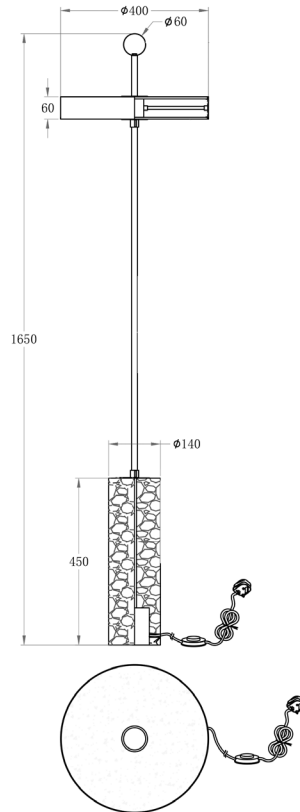

SQUARE IN CIRCLE
S T U D I O

DISC AND BALL – FLOOR LAMP

REF FL 051

A statement floor lamp with a disc-shaped shade, allowing the light to shine from the diffusers on the top and bottom. The central pole travels through the shade and is finished off on top with a black ball. At the base, you'll find a black marble structure.

MATERIAL:

Electroplated Iron/ hand brushed finish

LIGHT SOURCE:

Integrated LED module

FINISH:

Brushed brass/ acrylic frosted diffuser/ black marble/
black matt metal
(Other finishes available)

WATTAGE:

12W

VOLTAGE:

230V

COLOUR :

3000K

DIMENSION :

Height 1650mm
65"
Disc dia 400mm
15.7"
Base dia 140mm

NET WEIGHT:

18kg