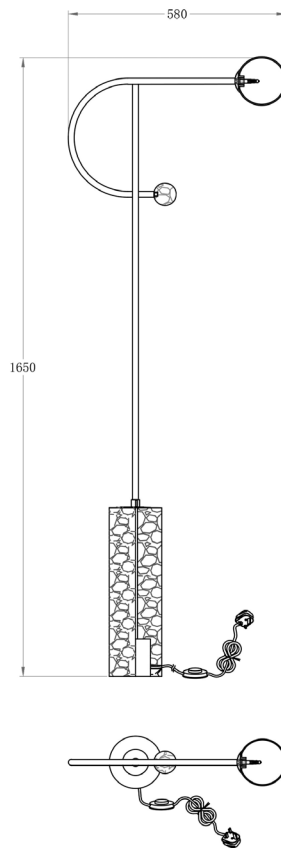

SQUARE IN CIRCLE
S T U D I O

ORB 2 – FLOOR LAMP

REF FL 050

A statement floor lamp with a thin metal frame, a glass globe on one end and a green marble on the other. The base is designed from a white marble pedestal, and the lamp itself was inspired by the poster for the 1923 Bauhaus Exhibition in Weimar. This poster showcased an experimental style, using geometric shapes and a bold style, which we hope to reflect in the ORB 2 Floor Lamp.

MATERIAL:

Electroplated Iron/ hand brushed finish

RECOMMENDED LAMP: 1 x LED G9 Bulb

FINISH:

Brushed brass/ white frosted glass/ white marble/
green marble

MAX WATTAGE: 3W

VOLTAGE: 230V

DIMENSION :

Height	1650mm	65"
Width	580mm	22.8"
Globe dia	125mm	4.9"
Base height	400mm	15.7"

NET WEIGHT: 21.5kg 47.3lb

SQUARE IN CIRCLE STUDIO LTD, T: +44 (0) 203 663 9244

info@squareincircle.com, www.squareincircle.com