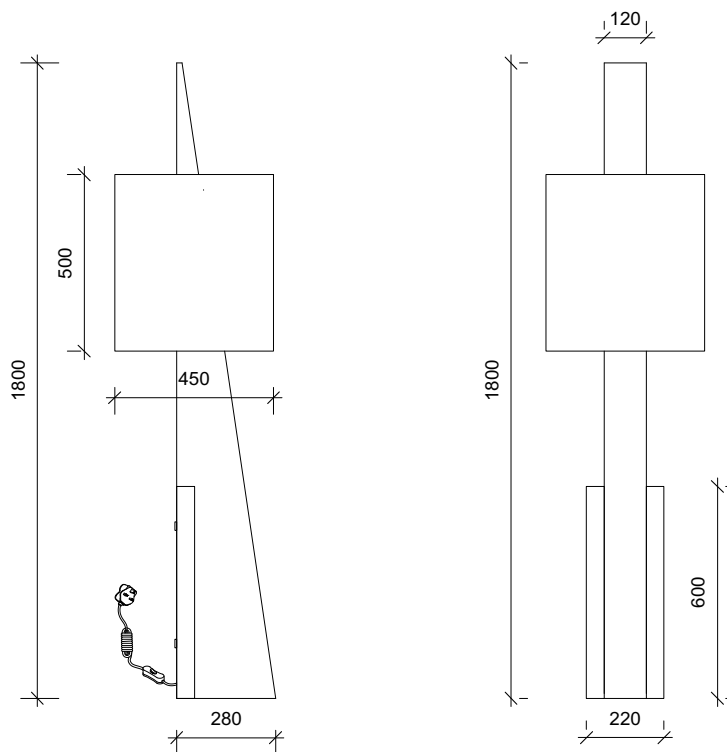

SQUARE IN CIRCLE
S T U D I O

CUT TRIANGLE II – FLOOR LAMP

REF FL 031

Inspired by the El Lissitzky poster Beat the Whites with Red Wedge, this oversized triangular wedge floor lamp projects through the cotton drum shade. A rectangular marble panel at the base adds extra support. Crafted from brushed dark grey metal and white marble with a cotton shade.

MATERIAL:

Electroplated Iron/ hand brushed finish

FINISH:

Brushed grey metal/ white cotton/ honed white marble
(Other finishes available)

DIMENSION :

Height	1800mm	70.8"
Base	280mm x 220mm	11" x 8.6"
Shade dia	450mm	17.7"
Shade height	500mm	19.7"