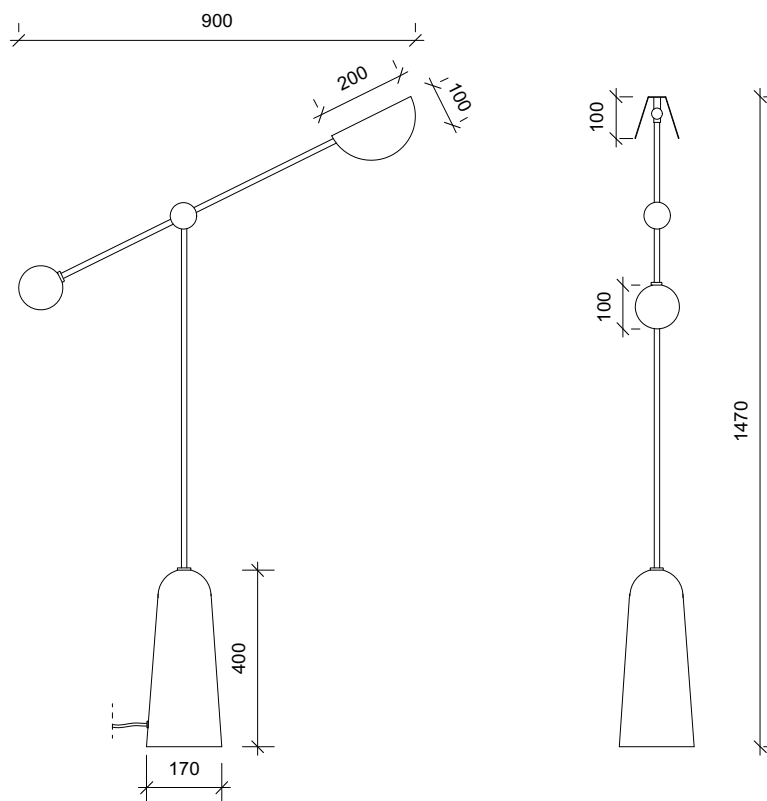

SQUARE IN CIRCLE
S T U D I O

BALANCE – FLOOR LAMP

REF FL 021

An elegant and minimal floor lamp with a rounded tapered black marble base. The brushed brass pole is connected to a central powder-coated metal ball joint. The angled pole has two light sources at either end; one in the form of an frosted glass globe, the other a semicircular brushed brass shade.

MATERIAL:
Electroplated Iron/ hand brushed finish

FINISH:
Brushed brass/ white frosted glass, honed black marble
(Other finishes available)

DIMENSION :

Height	1470mm	57.8"
Width	900mm	35.5"
Base dia	170mm	5.5"
Base height	400mm	15.7"

RECOMMENDED LAMP: 2 x G9 LED pin

WATTAGE: 3W

VOLTAGE: 230V

COLOUR : 3000K

NET WEIGHT: 19.5kg 43lb

SQUARE IN CIRCLE STUDIO LTD, T: +44 (0) 203 663 9244

info@squareincircle.com, www.squareincircle.com

© All lighting designs in this document are owned by Square in Circle Studio Ltd and are strictly copyright.
Any attempt to reproduce these designs could result in legal action.